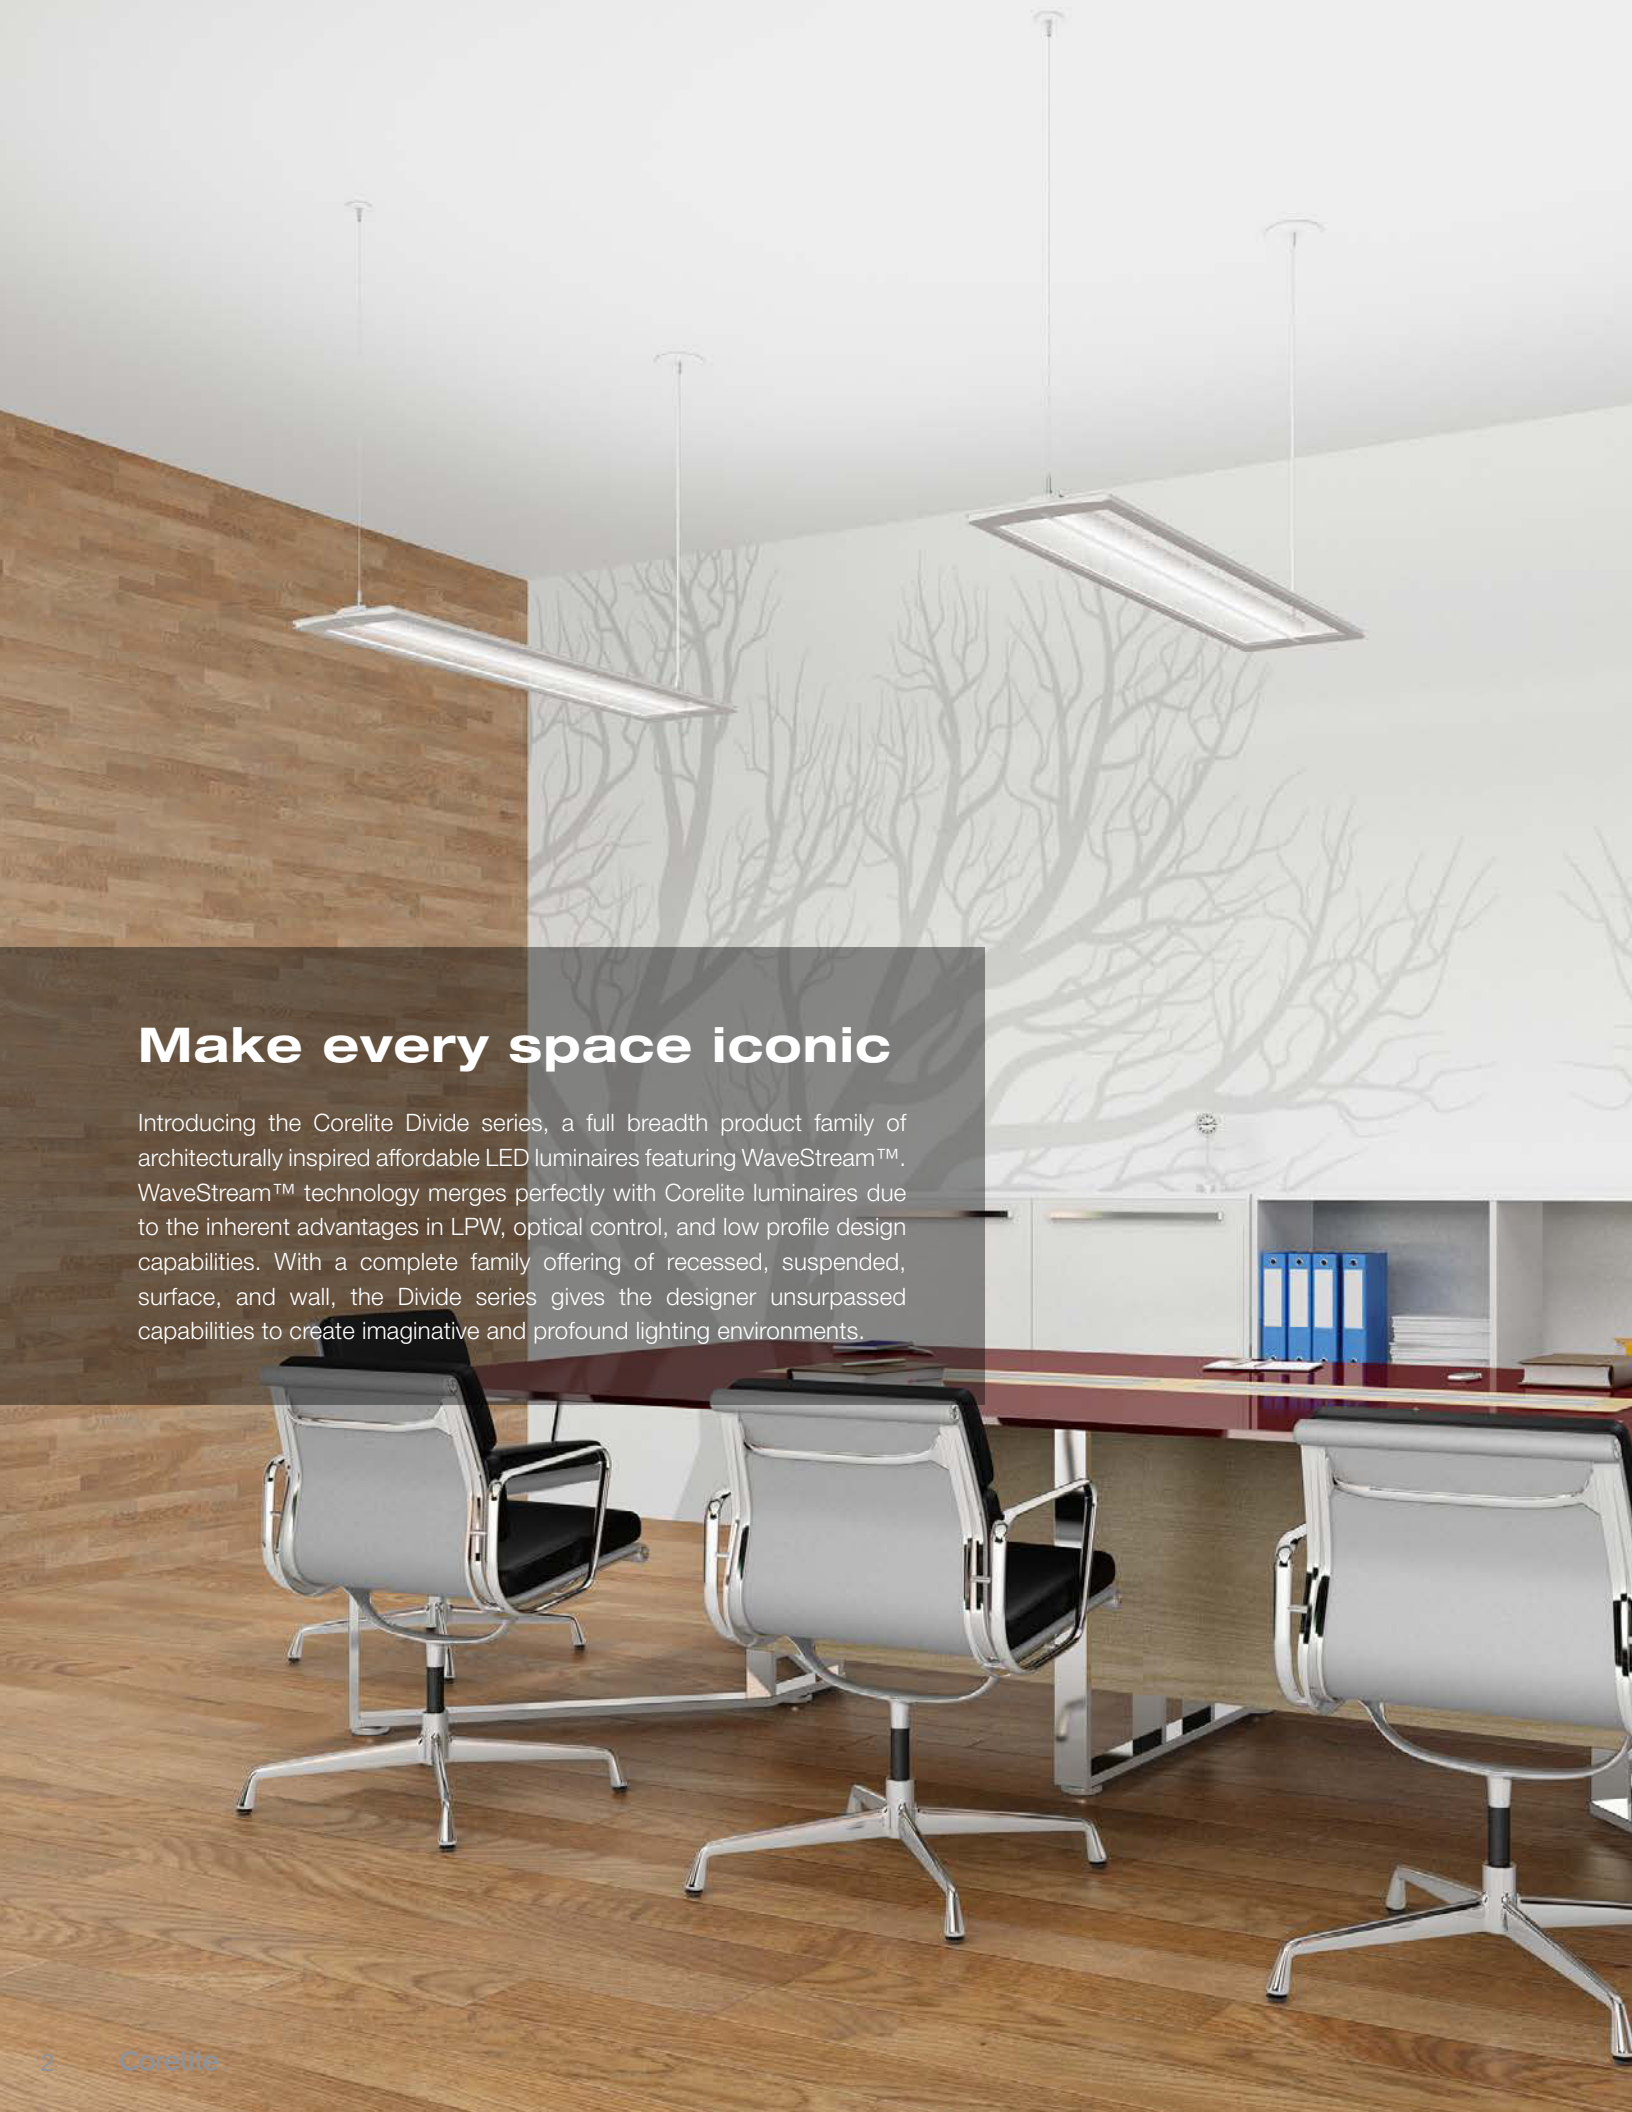

DIVIDE
LED Recessed, Suspended, & Wall Luminaire

Corelite™

Cooper Lighting
by **FAT•N**

Make every space iconic

Introducing the Corelite Divide series, a full breadth product family of architecturally inspired affordable LED luminaires featuring WaveStream™. WaveStream™ technology merges perfectly with Corelite luminaires due to the inherent advantages in LPW, optical control, and low profile design capabilities. With a complete family offering of recessed, suspended, surface, and wall, the Divide series gives the designer unsurpassed capabilities to create imaginative and profound lighting environments.